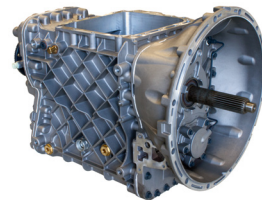

I-Shift Transmissions

2 Years / Unlimited Miles
for Complete and Basic
1 Year / Unlimited Miles for
Short