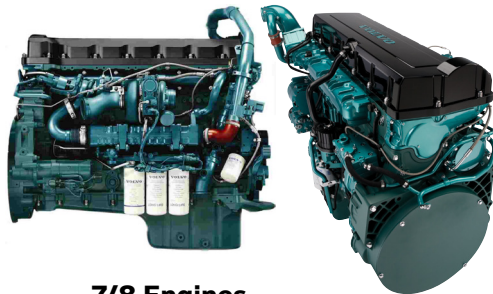

VOLVO

Volvo Trucks

www.volvotrucks.us | www.volvotrucks.ca

VOLVO GENUINE QUALITY

All Volvo Reman Products are 100% Volvo Genuine

MAJOR UNITS

Basic Engines

D11, D12, D13, D16
2 Years / Unlimited Miles

7/8 Engines

D11, D12, D13, D16
2 Years / Unlimited Miles

I-Shift Transmissions

2 Years / Unlimited Miles
for Complete and Basic
1 Year / Unlimited Miles for
Short

OTHER COMPONENTS

Cylinder Heads

1 Year / Unlimited Miles