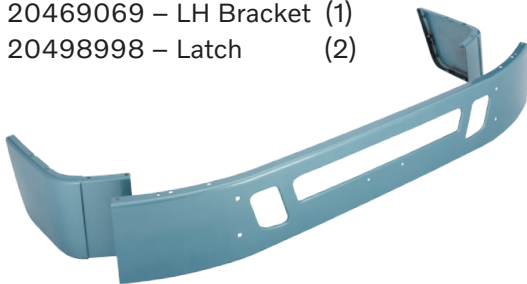

Painted Hoods Include Mounting Brackets and Latch Pins:

- 20469068 – RH Bracket (1)
- 20469069 – LH Bracket (1)
- 20498998 – Latch (2)

Bumper Add-On only available with the purchase of a painted or dressed hood

All Colors Available:

Every factory color is available and painted with Imron base and clear coat. Custom- painted hoods are available upon quote.

New and Improved Crate for Shipping:

Your painted hood and bumper combo is shipped in a newly designed crate that is fully enclosed to keep foreign objects from damaging the painted products. Tilt sensors are installed on the crate to quickly notify the receiver of potential shipping mishaps.

Improved Shipping:

The painted hood and bumper will be shipped to your dealer location or pre-approved customer location within 72 hours of receipt and approval of your order. Our paint facility keeps a small inventory of some of the more popular colors, including Glacier White, which can result in same-day shipping of your order.

Unpainted Part Numbers	Description	Painted Bumper Add-On Part Number
20435873 20371456 20371457	VNM Steel Painted Bumper and Extensions	VPTVNMNOLMP + Paint Code
20435874 20371456 20371457	VNM Steel Painted Bumper w/2 Lamps and Extensions	VPTVNM2LMP + Paint Code
20435875 20371456 20371457	VNM Steel Painted Bumper w/4 Lamps and Extensions	VPTVNM4LMP + Paint Code
82741241 20371456 20371457	VNM Steel Painted Bumper w/ Sensor Mounting and Extensions	VPTVNMNOLMPSN + Paint Code
82741239 20371456 20371457	VNM Steel Painted Bumper w/2 Lamps w/Sensor Mounting and Extensions	VPTVNM2LMPSN + Paint Code
82741235 20371456 20371457	VNM Steel Painted Bumper w/4 Lamps w/Sensor Mounting and Extensions	VPTVNM4LMPSN + Paint Code
82051850 20371456 20371457	VNM Steel Painted Bumper w/2 Lamps w/VORAD and Extensions	VNM2LMPVO + Paint Code
20435873	VNM Steel Painted Bumper (Center Only)	VPTVNMNOLMPCO + Paint Code
20435874	VNM Steel Painted Bumper w/2 Lamps (Center Only)	VPTVNM2LMPCO + Paint Code
20435875	VNM Steel Painted Bumper w/4 Lamps (Center Only)	VPTVNM4LMPCO + Paint Code
82741241	VNM Steel Painted Bumper w/ Sensor Mounting (Center Only)	VPTVNMNOLMPSNCO + Paint Code
82741239	VNM Steel Painted Bumper w/2 Lamps w/Sensor Mounting (Center Only)	VPTVNM2LMPSNCO + Paint Code
82741235	VNM Steel Painted Bumper w/4 Lamps w/Sensor Mounting (Center Only)	VPTVNM4LMPSNCO + Paint Code
82051850	VNM Steel Painted Bumper w/2 Lamps w/ORAD (Center Only)	VNM2LMPVOCO + Paint Code

Example: VPTVNM2LMP and Glacier White (P3029) = **VPTVNM2LMPP3029**

Note: For quoting purposes use paint code P3029. Cost does not change due to color.